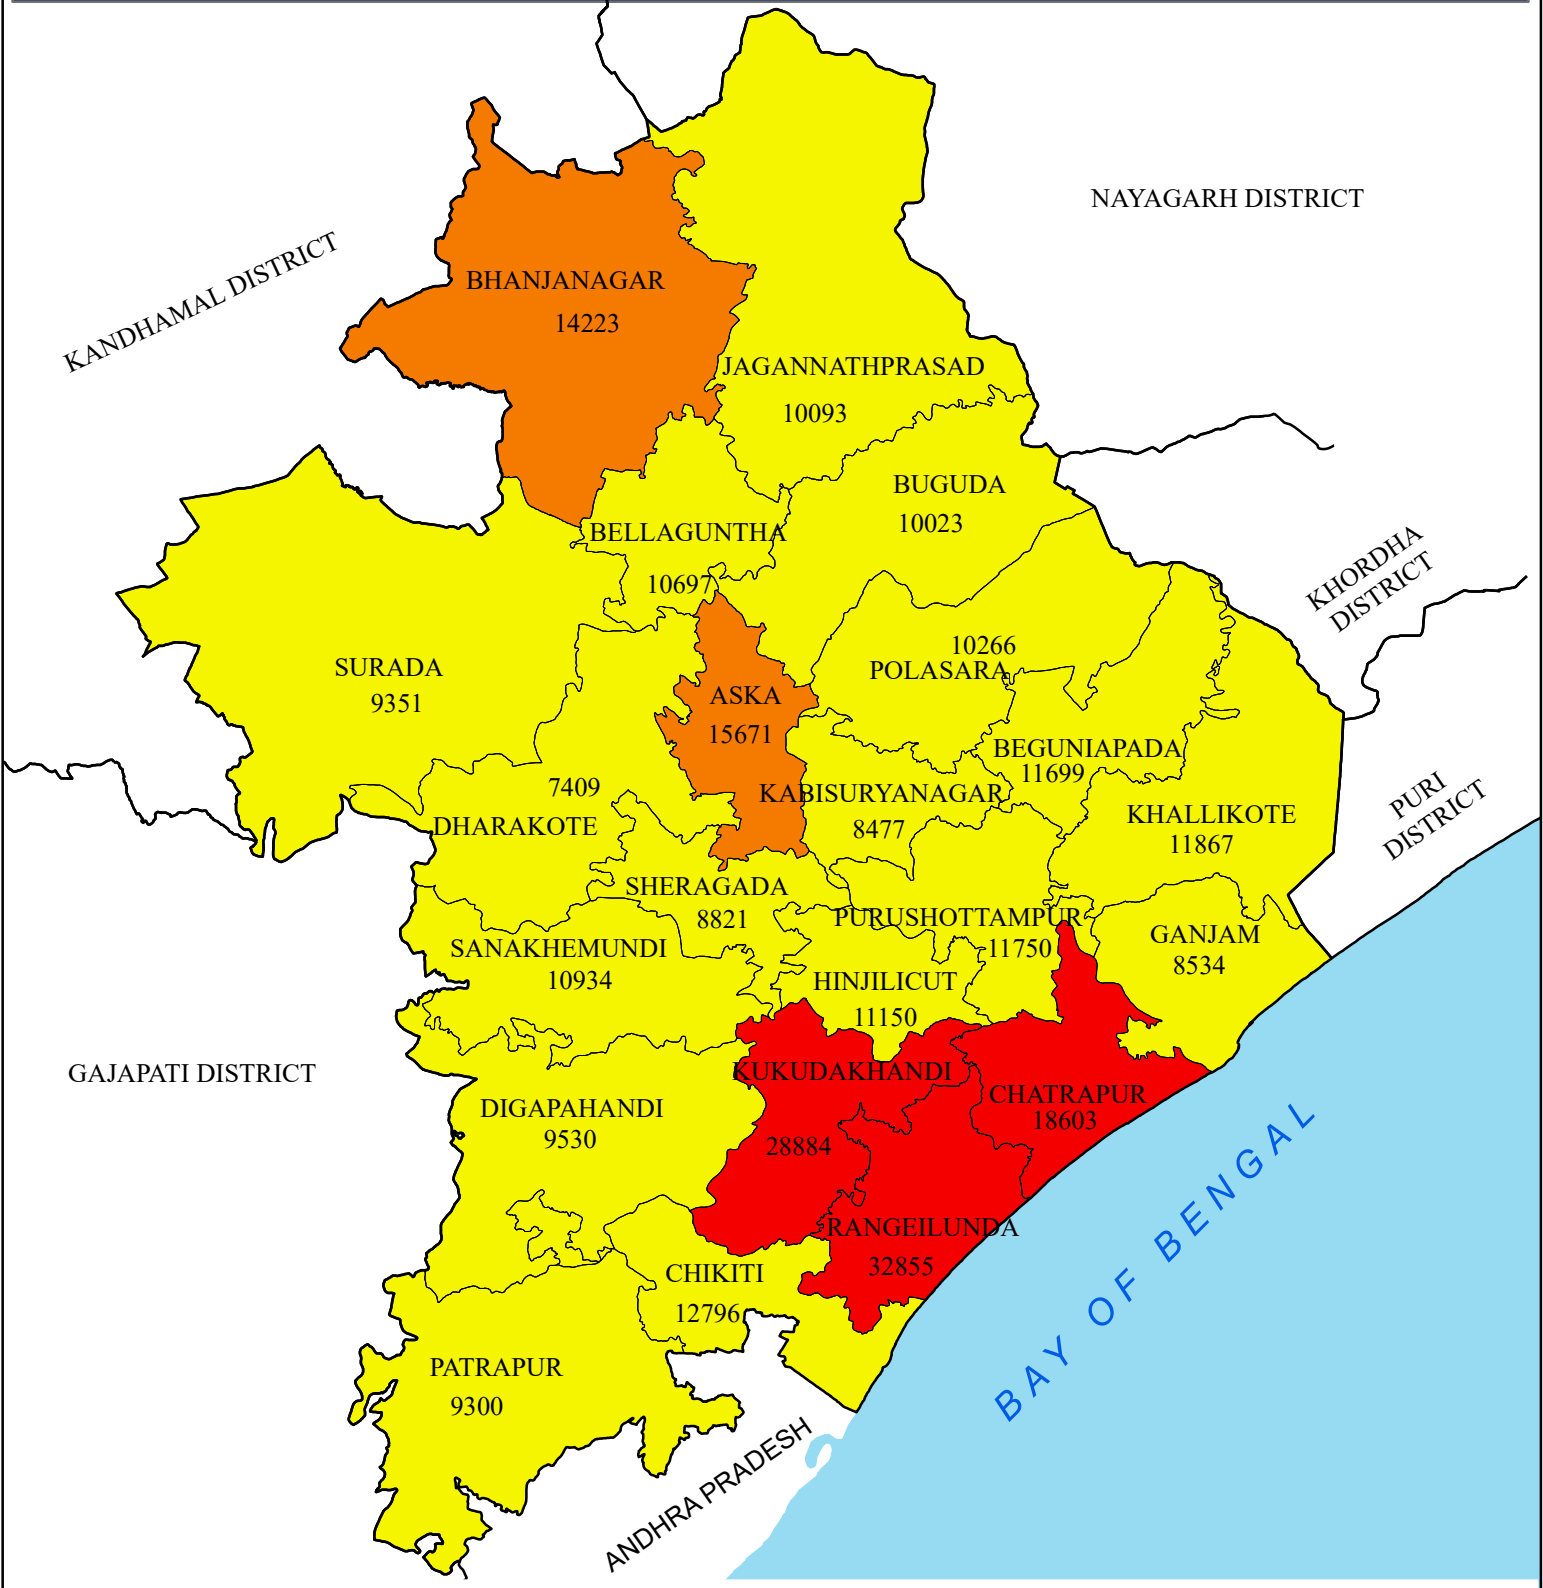

MAIN WORKERS (Other) DISTRICT: GANJAM

LEGEND

MAIN WORKERS(Other)

- 7409 - 12800 (LOW)
- 12801 - 18600 (MEDIUM)
- 18601 - 32855 (HIGH)
- DISTRICT BOUNDARY
- BLOCK BOUNDARY

Source : Census - 2011

INDEX

0 5 10 20 Kilometers